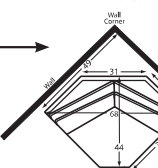

Handcrafted in
AMERICA

Designing a room full of furniture has never been so easy.
35 pieces to choose from – endless possibilities!

SOFAS & LOVESEATS

SLEEPERS

CHAIRS & OTTOMANS

SECTIONAL PIECES

- Width varies depending on arm style. See price list for specific dimensions.
- Arm height for all pieces is 25".

- Ⓟ - Indicates that this piece is also available with a power motion recliner on the seat next to the arm.
- Sofa & Loveseat have two recliners, one next to each arm. All others have one.
- To order this piece with the power option simply add a P to the end of the style number.
- All styles with power must have semi-attached backs. No loose backs.
- Power pieces require a 3" wall clearance.
- Note: Not all pieces are available with power option.