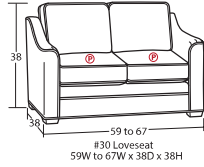

Handcrafted in
AMERICA

Designing a room full of furniture has never been so easy.
35 pieces to choose from – endless possibilities!

SOFAS & LOVESEATS

SLEEPERS

CHAIRS & OTTOMANS

SECTIONAL PIECES

- Width varies depending on arm style. See price list for specific dimensions.
- Arm height for all pieces is 25".

- Ⓟ - Indicates that this piece is also available with a power motion recliner on the seat next to the arm.
- Sofa & Loveseat have two recliners, one next to each arm. All others have one.
- To order this piece with the power option simply add a P to the end of the style number.
- All styles with power must have semi-attached backs. No loose backs.
- Power pieces require a 3" wall clearance.
- Note: Not all pieces are available with power option.

- Console contains
 - *2 Power Outlets
 - *2 USB ports
 - *2 Bluetooth speakers
 - *2 cup holders
 - *Detachable lamp
 - *Storage compartment

Designing a room full of furniture has never been so easy!
Sample Configurations