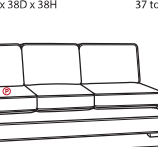

Handcrafted in
AMERICA

Designing a room full of furniture has never been so easy.
35 pieces to choose from – endless possibilities!

SOFAS & LOVESEATS

SLEEPERS

CHAIRS & OTTOMANS

SECTIONAL PIECES

- Width varies depending on arm style. See price list for specific dimensions.
- Arm height for all pieces is 25".

- Ⓟ - Indicates that this piece is also available with a power motion recliner on the seat next to the arm.
- Sofa & Loveseat have two recliners, one next to each arm. All others have one.
- To order this piece with the power option simply add a P to the end of the style number.
- All styles with power must have semi-attached backs. No loose backs.
- Power pieces require a 3" wall clearance.
- Note: Not all pieces are available with power option.

- Console contains
 - *2 Power Outlets
 - *2 USB ports
 - *2 Bluetooth speakers
 - *2 cup holders
 - *Detachable lamp
 - *Storage compartment

Designing a room full of furniture has never been so easy!
Sample Configurations