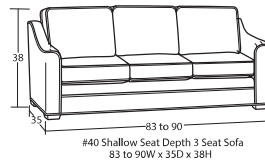

Handcrafted in
AMERICA

Designing a room full of furniture has never been so easy.
35 pieces to choose from – endless possibilities!

SOFAS & LOVESEATS

SLEEPERS

CHAIRS & OTTOMANS

SECTIONAL PIECES

- Width varies depending on arm style. See price list for specific dimensions.
- Arm height for all pieces is 25".

- Ⓟ - Indicates that this piece is also available with a power motion recliner on the seat next to the arm.
- Sofa & Loveseat have two recliners, one next to each arm. All others have one.
- To order this piece with the power option simply add a P to the end of the style number.
- All styles with power must have semi-attached backs. No loose backs.
- Power pieces require a 3" wall clearance.
- Note: Not all pieces are available with power option.

- Console contains
 - *2 Power Outlets
 - *2 USB ports
 - *2 Bluetooth speakers
 - *2 cup holders
 - *Detachable lamp
 - *Storage compartment

Designing a room full of furniture has never been so easy!
Sample Configurations