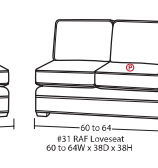

Handcrafted in
AMERICA

Designing a room full of furniture has never been so easy.
35 pieces to choose from – endless possibilities!

SOFAS & LOVESEATS

SLEEPERS

CHAIRS & OTTOMANS

SECTIONAL PIECES

- Width varies depending on arm style. See price list for specific dimensions.
- Arm height for all pieces is 25".

- Ⓟ - Indicates that this piece is also available with a power motion recliner on the seat next to the arm.
- Sofa & Loveseat have two recliners, one next to each arm. All others have one.
- To order this piece with the power option simply add a P to the end of the style number.
- All styles with power must have semi-attached backs. No loose backs.
- Power pieces require a 3" wall clearance.
- Note: Not all pieces are available with power option.

- Console contains
 - *2 Power Outlets
 - *2 USB ports
 - *2 Bluetooth speakers
 - *2 cup holders
 - *Detachable lamp
 - *Storage compartment

Designing a room full of furniture has never been so easy!
Sample Configurations