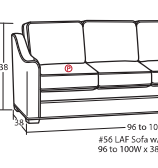

Handcrafted in
AMERICA

Designing a room full of furniture has never been so easy.
35 pieces to choose from – endless possibilities!

SOFAS & LOVESEATS

SLEEPERS

CHAIRS & OTTOMANS

SECTIONAL PIECES

- Width varies depending on arm style. See price list for specific dimensions.
- Arm height for all pieces is 25".

- Ⓟ - Indicates that this piece is also available with a power motion recliner on the seat next to the arm.
- Sofa & Loveseat have two recliners, one next to each arm. All others have one.
- To order this piece with the power option simply add a P to the end of the style number.
- All styles with power must have semi-attached backs. No loose backs.
- Power pieces require a 3" wall clearance.
- Note: Not all pieces are available with power option.

- Console contains
 - *2 Power Outlets
 - *2 USB ports
 - *2 Bluetooth speakers
 - *2 cup holders
 - *Detachable lamp
 - *Storage compartment

Designing a room full of furniture has never been so easy!
Sample Configurations