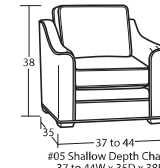

Handcrafted in
AMERICA

Designing a room full of furniture has never been so easy.
35 pieces to choose from – endless possibilities!

SOFAS & LOVESEATS

SLEEPERS

CHAIRS & OTTOMANS

SECTIONAL PIECES

- Width varies depending on arm style. See price list for specific dimensions.
- Arm height for all pieces is 25".

- Ⓟ - Indicates that this piece is also available with a power motion recliner on the seat next to the arm.
- Sofa & Loveseat have two recliners, one next to each arm. All others have one.
- To order this piece with the power option simply add a P to the end of the style number.
- All styles with power must have semi-attached backs. No loose backs.
- Power pieces require a 3" wall clearance.
- Note: Not all pieces are available with power option.