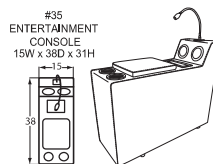

Handcrafted in
AMERICA

Designing a room full of furniture has never been so easy.
35 pieces to choose from – endless possibilities!

SOFAS & LOVESEATS

SLEEPERS

CHAIRS & OTTOMANS

SECTIONAL PIECES

- Width varies depending on arm style. See price list for specific dimensions.
- Arm height for all pieces is 25".

- Ⓟ - Indicates that this piece is also available with a power motion recliner on the seat next to the arm.
- Sofa & Loveseat have two recliners, one next to each arm. All others have one.
- To order this piece with the power option simply add a P to the end of the style number.
- All styles with power must have semi-attached backs. No loose backs.
- Power pieces require a 3" wall clearance.
- Note: Not all pieces are available with power option.

- Console contains
 - *2 Power Outlets
 - *2 USB ports
 - *2 Bluetooth speakers
 - *2 cup holders
 - *Detachable lamp
 - *Storage compartment

Designing a room full of furniture has never been so easy!
Sample Configurations