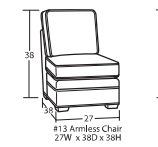

Handcrafted in
AMERICA

Designing a room full of furniture has never been so easy.
35 pieces to choose from – endless possibilities!

SOFAS & LOVESEATS

SLEEPERS

CHAIRS & OTTOMANS

SECTIONAL PIECES

- Width varies depending on arm style. See price list for specific dimensions.
- Arm height for all pieces is 25".

- Ⓟ - Indicates that this piece is also available with a power motion recliner on the seat next to the arm.
- Sofa & Loveseat have two recliners, one next to each arm. All others have one.
- To order this piece with the power option simply add a P to the end of the style number.
- All styles with power must have semi-attached backs. No loose backs.
- Power pieces require a 3" wall clearance.
- Note: Not all pieces are available with power option.

- Console contains
 - *2 Power Outlets
 - *2 USB ports
 - *2 Bluetooth speakers
 - *2 cup holders
 - *Detachable lamp
 - *Storage compartment

Designing a room full of furniture has never been so easy!
Sample Configurations