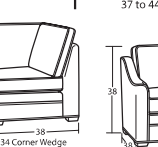

Handcrafted in
AMERICA

Designing a room full of furniture has never been so easy.
35 pieces to choose from – endless possibilities!

SOFAS & LOVESEATS

SLEEPERS

CHAIRS & OTTOMANS

SECTIONAL PIECES

- Width varies depending on arm style. See price list for specific dimensions.
- Arm height for all pieces is 25".

- Ⓟ - Indicates that this piece is also available with a power motion recliner on the seat next to the arm.
- Sofa & Loveseat have two recliners, one next to each arm. All others have one.
- To order this piece with the power option simply add a P to the end of the style number.
- All styles with power must have semi-attached backs. No loose backs.
- Power pieces require a 3" wall clearance.
- Note: Not all pieces are available with power option.

- Console contains
 - *2 Power Outlets
 - *2 USB ports
 - *2 Bluetooth speakers
 - *2 cup holders
 - *Detachable lamp
 - *Storage compartment

Designing a room full of furniture has never been so easy!
Sample Configurations