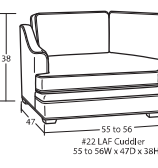

Handcrafted in
AMERICA

Designing a room full of furniture has never been so easy.
35 pieces to choose from – endless possibilities!

SOFAS & LOVESEATS

SLEEPERS

CHAIRS & OTTOMANS

SECTIONAL PIECES

- Width varies depending on arm style. See price list for specific dimensions.
- Arm height for all pieces is 25".

- Ⓟ - Indicates that this piece is also available with a power motion recliner on the seat next to the arm.
- Sofa & Loveseat have two recliners, one next to each arm. All others have one.
- To order this piece with the power option simply add a P to the end of the style number.
- All styles with power must have semi-attached backs. No loose backs.
- Power pieces require a 3" wall clearance.
- Note: Not all pieces are available with power option.

- Console contains
 - *2 Power Outlets
 - *2 USB ports
 - *2 Bluetooth speakers
 - *2 cup holders
 - *Detachable lamp
 - *Storage compartment

Designing a room full of furniture has never been so easy!
Sample Configurations