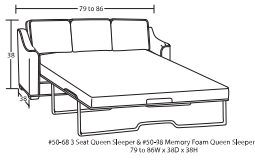

Handcrafted in
AMERICA

Designing a room full of furniture has never been so easy.
35 pieces to choose from – endless possibilities!

SOFAS & LOVESEATS

SLEEPERS

CHAIRS & OTTOMANS

SECTIONAL PIECES

- Width varies depending on arm style. See price list for specific dimensions.
- Arm height for all pieces is 25".

- Ⓟ - Indicates that this piece is also available with a power motion recliner on the seat next to the arm.
- Sofa & Loveseat have two recliners, one next to each arm. All others have one.
- To order this piece with the power option simply add a P to the end of the style number.
- All styles with power must have semi-attached backs. No loose backs.
- Power pieces require a 3" wall clearance.
- Note: Not all pieces are available with power option.

- Console contains
 - *2 Power Outlets
 - *2 USB ports
 - *2 Bluetooth speakers
 - *2 cup holders
 - *Detachable lamp
 - *Storage compartment

Designing a room full of furniture has never been so easy!
Sample Configurations