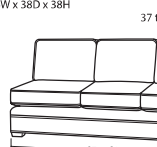

Handcrafted in
AMERICA

Designing a room full of furniture has never been so easy.
35 pieces to choose from – endless possibilities!

SOFAS & LOVESEATS

SLEEPERS

CHAIRS & OTTOMANS

SECTIONAL PIECES

- Width varies depending on arm style. See price list for specific dimensions.
- Arm height for all pieces is 25".

- Ⓟ - Indicates that this piece is also available with a power motion recliner on the seat next to the arm.
- Sofa & Loveseat have two recliners, one next to each arm. All others have one.
- To order this piece with the power option simply add a P to the end of the style number.
- All styles with power must have semi-attached backs. No loose backs.
- Power pieces require a 3" wall clearance.
- Note: Not all pieces are available with power option.

- Console contains
 - *2 Power Outlets
 - *2 USB ports
 - *2 Bluetooth speakers
 - *2 cup holders
 - *Detachable lamp
 - *Storage compartment

Designing a room full of furniture has never been so easy!
Sample Configurations