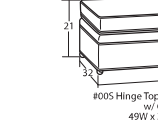

Handcrafted in
AMERICA

Designing a room full of furniture has never been so easy.
35 pieces to choose from – endless possibilities!

SOFAS & LOVESEATS

SLEEPERS

CHAIRS & OTTOMANS

SECTIONAL PIECES

- Width varies depending on arm style. See price list for specific dimensions.
- Arm height for all pieces is 25".

- Ⓟ - Indicates that this piece is also available with a power motion recliner on the seat next to the arm.
- Sofa & Loveseat have two recliners, one next to each arm. All others have one.
- To order this piece with the power option simply add a P to the end of the style number.
- All styles with power must have semi-attached backs. No loose backs.
- Power pieces require a 3" wall clearance.
- Note: Not all pieces are available with power option.