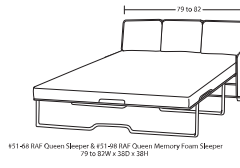

Handcrafted in
AMERICA

Designing a room full of furniture has never been so easy.
35 pieces to choose from – endless possibilities!

SOFAS & LOVESEATS

SLEEPERS

CHAIRS & OTTOMANS

SECTIONAL PIECES

- Width varies depending on arm style. See price list for specific dimensions.
- Arm height for all pieces is 25".

- Ⓟ - Indicates that this piece is also available with a power motion recliner on the seat next to the arm.
- Sofa & Loveseat have two recliners, one next to each arm. All others have one.
- To order this piece with the power option simply add a P to the end of the style number.
- All styles with power must have semi-attached backs. No loose backs.
- Power pieces require a 3" wall clearance.
- Note: Not all pieces are available with power option.

- Console contains
 - *2 Power Outlets
 - *2 USB ports
 - *2 Bluetooth speakers
 - *2 cup holders
 - *Detachable lamp
 - *Storage compartment

Designing a room full of furniture has never been so easy!
Sample Configurations