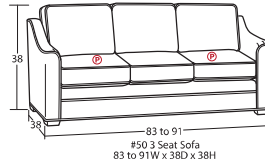

Handcrafted in
AMERICA

Designing a room full of furniture has never been so easy.
35 pieces to choose from – endless possibilities!

SOFAS & LOVESEATS

SLEEPERS

CHAIRS & OTTOMANS

SECTIONAL PIECES

- Width varies depending on arm style. See price list for specific dimensions.
- Arm height for all pieces is 25".

- Ⓟ - Indicates that this piece is also available with a power motion recliner on the seat next to the arm.
- Sofa & Loveseat have two recliners, one next to each arm. All others have one.
- To order this piece with the power option simply add a P to the end of the style number.
- All styles with power must have semi-attached backs. No loose backs.
- Power pieces require a 3" wall clearance.
- Note: Not all pieces are available with power option.

- Console contains
 - *2 Power Outlets
 - *2 USB ports
 - *2 Bluetooth speakers
 - *2 cup holders
 - *Detachable lamp
 - *Storage compartment

Designing a room full of furniture has never been so easy!
Sample Configurations