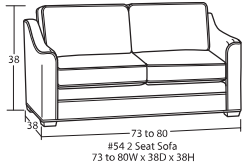

Handcrafted in
AMERICA

Designing a room full of furniture has never been so easy.
35 pieces to choose from – endless possibilities!

SOFAS & LOVESEATS

SLEEPERS

CHAIRS & OTTOMANS

SECTIONAL PIECES

- Width varies depending on arm style. See price list for specific dimensions.
- Arm height for all pieces is 25".

- Ⓟ - Indicates that this piece is also available with a power motion recliner on the seat next to the arm.
- Sofa & Loveseat have two recliners, one next to each arm. All others have one.
- To order this piece with the power option simply add a P to the end of the style number.
- All styles with power must have semi-attached backs. No loose backs.
- Power pieces require a 3" wall clearance.
- Note: Not all pieces are available with power option.

- Console contains
 - *2 Power Outlets
 - *2 USB ports
 - *2 Bluetooth speakers
 - *2 cup holders
 - *Detachable lamp
 - *Storage compartment

Designing a room full of furniture has never been so easy!
Sample Configurations