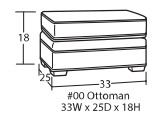

Handcrafted in
AMERICA

Designing a room full of furniture has never been so easy.
35 pieces to choose from – endless possibilities!

SOFAS & LOVESEATS

SLEEPERS

CHAIRS & OTTOMANS

SECTIONAL PIECES

- Width varies depending on arm style. See price list for specific dimensions.
- Arm height for all pieces is 25".

- Ⓟ - Indicates that this piece is also available with a power motion recliner on the seat next to the arm.
- Sofa & Loveseat have two recliners, one next to each arm. All others have one.
- To order this piece with the power option simply add a P to the end of the style number.
- All styles with power must have semi-attached backs. No loose backs.
- Power pieces require a 3" wall clearance.
- Note: Not all pieces are available with power option.