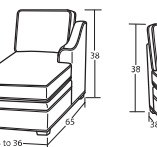

Handcrafted in
AMERICA

Designing a room full of furniture has never been so easy.
35 pieces to choose from – endless possibilities!

SOFAS & LOVESEATS

SLEEPERS

CHAIRS & OTTOMANS

SECTIONAL PIECES

- Width varies depending on arm style. See price list for specific dimensions.
- Arm height for all pieces is 25".

- Ⓟ - Indicates that this piece is also available with a power motion recliner on the seat next to the arm.
- Sofa & Loveseat have two recliners, one next to each arm. All others have one.
- To order this piece with the power option simply add a P to the end of the style number.
- All styles with power must have semi-attached backs. No loose backs.
- Power pieces require a 3" wall clearance.
- Note: Not all pieces are available with power option.

- Console contains
 - *2 Power Outlets
 - *2 USB ports
 - *2 Bluetooth speakers
 - *2 cup holders
 - *Detachable lamp
 - *Storage compartment

Designing a room full of furniture has never been so easy!
Sample Configurations