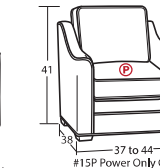

Handcrafted in
AMERICA

Designing a room full of furniture has never been so easy.
35 pieces to choose from – endless possibilities!

SOFAS & LOVESEATS

SLEEPERS

CHAIRS & OTTOMANS

SECTIONAL PIECES

- Width varies depending on arm style. See price list for specific dimensions.
- Arm height for all pieces is 25".

- Ⓟ - Indicates that this piece is also available with a power motion recliner on the seat next to the arm.
- Sofa & Loveseat have two recliners, one next to each arm. All others have one.
- To order this piece with the power option simply add a P to the end of the style number.
- All styles with power must have semi-attached backs. No loose backs.
- Power pieces require a 3" wall clearance.
- Note: Not all pieces are available with power option.

- Console contains
 - *2 Power Outlets
 - *2 USB ports
 - *2 Bluetooth speakers
 - *2 cup holders
 - *Detachable lamp
 - *Storage compartment

Designing a room full of furniture has never been so easy!
Sample Configurations