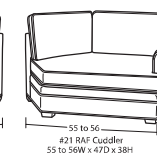

Handcrafted in
AMERICA

Designing a room full of furniture has never been so easy.
35 pieces to choose from – endless possibilities!

SOFAS & LOVESEATS

SLEEPERS

CHAIRS & OTTOMANS

SECTIONAL PIECES

- Width varies depending on arm style. See price list for specific dimensions.
- Arm height for all pieces is 25".

- Ⓟ - Indicates that this piece is also available with a power motion recliner on the seat next to the arm.
- Sofa & Loveseat have two recliners, one next to each arm. All others have one.
- To order this piece with the power option simply add a P to the end of the style number.
- All styles with power must have semi-attached backs. No loose backs.
- Power pieces require a 3" wall clearance.
- Note: Not all pieces are available with power option.

- Console contains
 - *2 Power Outlets
 - *2 USB ports
 - *2 Bluetooth speakers
 - *2 cup holders
 - *Detachable lamp
 - *Storage compartment

Designing a room full of furniture has never been so easy!
Sample Configurations