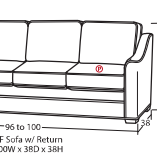

Handcrafted in
AMERICA

Designing a room full of furniture has never been so easy.
35 pieces to choose from – endless possibilities!

SOFAS & LOVESEATS

SLEEPERS

CHAIRS & OTTOMANS

SECTIONAL PIECES

- Width varies depending on arm style. See price list for specific dimensions.
- Arm height for all pieces is 25".

- Ⓟ - Indicates that this piece is also available with a power motion recliner on the seat next to the arm.
- Sofa & Loveseat have two recliners, one next to each arm. All others have one.
- To order this piece with the power option simply add a P to the end of the style number.
- All styles with power must have semi-attached backs. No loose backs.
- Power pieces require a 3" wall clearance.
- Note: Not all pieces are available with power option.

- Console contains
 - *2 Power Outlets
 - *2 USB ports
 - *2 Bluetooth speakers
 - *2 cup holders
 - *Detachable lamp
 - *Storage compartment

Designing a room full of furniture has never been so easy!
Sample Configurations