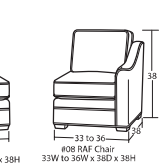

Handcrafted in
AMERICA

Designing a room full of furniture has never been so easy.
35 pieces to choose from – endless possibilities!

SOFAS & LOVESEATS

SLEEPERS

CHAIRS & OTTOMANS

SECTIONAL PIECES

- Width varies depending on arm style. See price list for specific dimensions.
- Arm height for all pieces is 25".

- Ⓟ - Indicates that this piece is also available with a power motion recliner on the seat next to the arm.
- Sofa & Loveseat have two recliners, one next to each arm. All others have one.
- To order this piece with the power option simply add a P to the end of the style number.
- All styles with power must have semi-attached backs. No loose backs.
- Power pieces require a 3" wall clearance.
- Note: Not all pieces are available with power option.

- Console contains
 - *2 Power Outlets
 - *2 USB ports
 - *2 Bluetooth speakers
 - *2 cup holders
 - *Detachable lamp
 - *Storage compartment

Designing a room full of furniture has never been so easy!
Sample Configurations