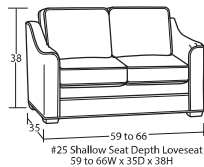

Handcrafted in
AMERICA

Designing a room full of furniture has never been so easy.
35 pieces to choose from – endless possibilities!

SOFAS & LOVESEATS

SLEEPERS

CHAIRS & OTTOMANS

SECTIONAL PIECES

- Width varies depending on arm style. See price list for specific dimensions.
- Arm height for all pieces is 25".

- Ⓟ - Indicates that this piece is also available with a power motion recliner on the seat next to the arm.
- Sofa & Loveseat have two recliners, one next to each arm. All others have one.
- To order this piece with the power option simply add a P to the end of the style number.
- All styles with power must have semi-attached backs. No loose backs.
- Power pieces require a 3" wall clearance.
- Note: Not all pieces are available with power option.

- Console contains
 - *2 Power Outlets
 - *2 USB ports
 - *2 Bluetooth speakers
 - *2 cup holders
 - *Detachable lamp
 - *Storage compartment

Designing a room full of furniture has never been so easy!
Sample Configurations