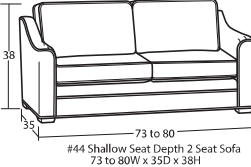

Handcrafted in
AMERICA

Designing a room full of furniture has never been so easy.
35 pieces to choose from – endless possibilities!

SOFAS & LOVESEATS

SLEEPERS

CHAIRS & OTTOMANS

SECTIONAL PIECES

- Width varies depending on arm style. See price list for specific dimensions.
- Arm height for all pieces is 25".

- Ⓟ - Indicates that this piece is also available with a power motion recliner on the seat next to the arm.
- Sofa & Loveseat have two recliners, one next to each arm. All others have one.
- To order this piece with the power option simply add a P to the end of the style number.
- All styles with power must have semi-attached backs. No loose backs.
- Power pieces require a 3" wall clearance.
- Note: Not all pieces are available with power option.

- Console contains
 - *2 Power Outlets
 - *2 USB ports
 - *2 Bluetooth speakers
 - *2 cup holders
 - *Detachable lamp
 - *Storage compartment

Designing a room full of furniture has never been so easy!
Sample Configurations