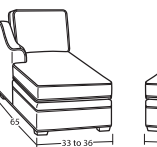

Handcrafted in
AMERICA

Designing a room full of furniture has never been so easy.
35 pieces to choose from – endless possibilities!

SOFAS & LOVESEATS

SLEEPERS

CHAIRS & OTTOMANS

SECTIONAL PIECES

- Width varies depending on arm style. See price list for specific dimensions.
- Arm height for all pieces is 25".

- Ⓟ - Indicates that this piece is also available with a power motion recliner on the seat next to the arm.
- Sofa & Loveseat have two recliners, one next to each arm. All others have one.
- To order this piece with the power option simply add a P to the end of the style number.
- All styles with power must have semi-attached backs. No loose backs.
- Power pieces require a 3" wall clearance.
- Note: Not all pieces are available with power option.

- Console contains
 - *2 Power Outlets
 - *2 USB ports
 - *2 Bluetooth speakers
 - *2 cup holders
 - *Detachable lamp
 - *Storage compartment

Designing a room full of furniture has never been so easy!
Sample Configurations