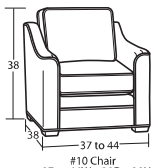

Handcrafted in
AMERICA

Designing a room full of furniture has never been so easy.
35 pieces to choose from – endless possibilities!

SOFAS & LOVESEATS

SLEEPERS

CHAIRS & OTTOMANS

SECTIONAL PIECES

- Width varies depending on arm style. See price list for specific dimensions.
- Arm height for all pieces is 25".

- Ⓟ - Indicates that this piece is also available with a power motion recliner on the seat next to the arm.
- Sofa & Loveseat have two recliners, one next to each arm. All others have one.
- To order this piece with the power option simply add a P to the end of the style number.
- All styles with power must have semi-attached backs. No loose backs.
- Power pieces require a 3" wall clearance.
- Note: Not all pieces are available with power option.

- Console contains
 - *2 Power Outlets
 - *2 USB ports
 - *2 Bluetooth speakers
 - *2 cup holders
 - *Detachable lamp
 - *Storage compartment

Designing a room full of furniture has never been so easy!
Sample Configurations