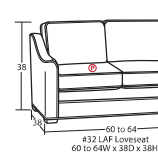

Handcrafted in
AMERICA

Designing a room full of furniture has never been so easy.
35 pieces to choose from – endless possibilities!

SOFAS & LOVESEATS

SLEEPERS

CHAIRS & OTTOMANS

SECTIONAL PIECES

- Width varies depending on arm style. See price list for specific dimensions.
- Arm height for all pieces is 25".

- Ⓟ - Indicates that this piece is also available with a power motion recliner on the seat next to the arm.
- Sofa & Loveseat have two recliners, one next to each arm. All others have one.
- To order this piece with the power option simply add a P to the end of the style number.
- All styles with power must have semi-attached backs. No loose backs.
- Power pieces require a 3" wall clearance.
- Note: Not all pieces are available with power option.

- Console contains
 - *2 Power Outlets
 - *2 USB ports
 - *2 Bluetooth speakers
 - *2 cup holders
 - *Detachable lamp
 - *Storage compartment

Designing a room full of furniture has never been so easy!
Sample Configurations