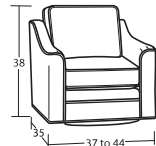

Handcrafted in
AMERICA

Designing a room full of furniture has never been so easy.
35 pieces to choose from – endless possibilities!

SOFAS & LOVESEATS

SLEEPERS

CHAIRS & OTTOMANS

SECTIONAL PIECES

- Width varies depending on arm style. See price list for specific dimensions.
- Arm height for all pieces is 25".

- Ⓟ - Indicates that this piece is also available with a power motion recliner on the seat next to the arm.
- Sofa & Loveseat have two recliners, one next to each arm. All others have one.
- To order this piece with the power option simply add a P to the end of the style number.
- All styles with power must have semi-attached backs. No loose backs.
- Power pieces require a 3" wall clearance.
- Note: Not all pieces are available with power option.

- Console contains
 - *2 Power Outlets
 - *2 USB ports
 - *2 Bluetooth speakers
 - *2 cup holders
 - *Detachable lamp
 - *Storage compartment

Designing a room full of furniture has never been so easy!
Sample Configurations