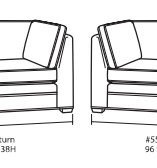

Handcrafted in
AMERICA

Designing a room full of furniture has never been so easy.
35 pieces to choose from – endless possibilities!

SOFAS & LOVESEATS

SLEEPERS

CHAIRS & OTTOMANS

SECTIONAL PIECES

- Width varies depending on arm style. See price list for specific dimensions.
- Arm height for all pieces is 25".

- Ⓟ - Indicates that this piece is also available with a power motion recliner on the seat next to the arm.
- Sofa & Loveseat have two recliners, one next to each arm. All others have one.
- To order this piece with the power option simply add a P to the end of the style number.
- All styles with power must have semi-attached backs. No loose backs.
- Power pieces require a 3" wall clearance.
- Note: Not all pieces are available with power option.

- Console contains
 - *2 Power Outlets
 - *2 USB ports
 - *2 Bluetooth speakers
 - *2 cup holders
 - *Detachable lamp
 - *Storage compartment

Designing a room full of furniture has never been so easy!
Sample Configurations