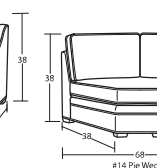

Handcrafted in
AMERICA

Designing a room full of furniture has never been so easy.
35 pieces to choose from – endless possibilities!

SOFAS & LOVESEATS

SLEEPERS

CHAIRS & OTTOMANS

SECTIONAL PIECES

- Width varies depending on arm style. See price list for specific dimensions.
- Arm height for all pieces is 25".

- Ⓟ - Indicates that this piece is also available with a power motion recliner on the seat next to the arm.
- Sofa & Loveseat have two recliners, one next to each arm. All others have one.
- To order this piece with the power option simply add a P to the end of the style number.
- All styles with power must have semi-attached backs. No loose backs.
- Power pieces require a 3" wall clearance.
- Note: Not all pieces are available with power option.

- Console contains
 - *2 Power Outlets
 - *2 USB ports
 - *2 Bluetooth speakers
 - *2 cup holders
 - *Detachable lamp
 - *Storage compartment

Designing a room full of furniture has never been so easy!
Sample Configurations