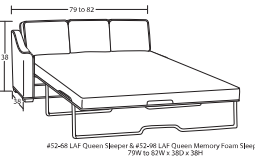

Handcrafted in
AMERICA

Designing a room full of furniture has never been so easy.
35 pieces to choose from – endless possibilities!

SOFAS & LOVESEATS

SLEEPERS

CHAIRS & OTTOMANS

SECTIONAL PIECES

- Width varies depending on arm style. See price list for specific dimensions.
- Arm height for all pieces is 25".

- Ⓟ - Indicates that this piece is also available with a power motion recliner on the seat next to the arm.
- Sofa & Loveseat have two recliners, one next to each arm. All others have one.
- To order this piece with the power option simply add a P to the end of the style number.
- All styles with power must have semi-attached backs. No loose backs.
- Power pieces require a 3" wall clearance.
- Note: Not all pieces are available with power option.

- Console contains
 - *2 Power Outlets
 - *2 USB ports
 - *2 Bluetooth speakers
 - *2 cup holders
 - *Detachable lamp
 - *Storage compartment

Designing a room full of furniture has never been so easy!
Sample Configurations