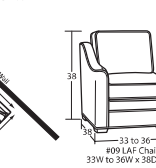

Handcrafted in
AMERICA

Designing a room full of furniture has never been so easy.
35 pieces to choose from – endless possibilities!

SOFAS & LOVESEATS

SLEEPERS

CHAIRS & OTTOMANS

SECTIONAL PIECES

- Width varies depending on arm style. See price list for specific dimensions.
- Arm height for all pieces is 25".

- Ⓟ - Indicates that this piece is also available with a power motion recliner on the seat next to the arm.
- Sofa & Loveseat have two recliners, one next to each arm. All others have one.
- To order this piece with the power option simply add a P to the end of the style number.
- All styles with power must have semi-attached backs. No loose backs.
- Power pieces require a 3" wall clearance.
- Note: Not all pieces are available with power option.

- Console contains
 - *2 Power Outlets
 - *2 USB ports
 - *2 Bluetooth speakers
 - *2 cup holders
 - *Detachable lamp
 - *Storage compartment

Designing a room full of furniture has never been so easy!
Sample Configurations