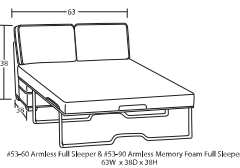

Handcrafted in
AMERICA

Designing a room full of furniture has never been so easy.
35 pieces to choose from – endless possibilities!

SOFAS & LOVESEATS

SLEEPERS

CHAIRS & OTTOMANS

SECTIONAL PIECES

- Width varies depending on arm style. See price list for specific dimensions.
- Arm height for all pieces is 25".

- Ⓟ - Indicates that this piece is also available with a power motion recliner on the seat next to the arm.
- Sofa & Loveseat have two recliners, one next to each arm. All others have one.
- To order this piece with the power option simply add a P to the end of the style number.
- All styles with power must have semi-attached backs. No loose backs.
- Power pieces require a 3" wall clearance.
- Note: Not all pieces are available with power option.

- Console contains
 - *2 Power Outlets
 - *2 USB ports
 - *2 Bluetooth speakers
 - *2 cup holders
 - *Detachable lamp
 - *Storage compartment

Designing a room full of furniture has never been so easy!
Sample Configurations