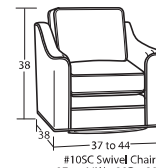

Handcrafted in
AMERICA

Designing a room full of furniture has never been so easy.
35 pieces to choose from – endless possibilities!

SOFAS & LOVESEATS

SLEEPERS

CHAIRS & OTTOMANS

SECTIONAL PIECES

- Width varies depending on arm style. See price list for specific dimensions.
- Arm height for all pieces is 25".

- Ⓟ - Indicates that this piece is also available with a power motion recliner on the seat next to the arm.
- Sofa & Loveseat have two recliners, one next to each arm. All others have one.
- To order this piece with the power option simply add a P to the end of the style number.
- All styles with power must have semi-attached backs. No loose backs.
- Power pieces require a 3" wall clearance.
- Note: Not all pieces are available with power option.

- Console contains
 - *2 Power Outlets
 - *2 USB ports
 - *2 Bluetooth speakers
 - *2 cup holders
 - *Detachable lamp
 - *Storage compartment

Designing a room full of furniture has never been so easy!
Sample Configurations